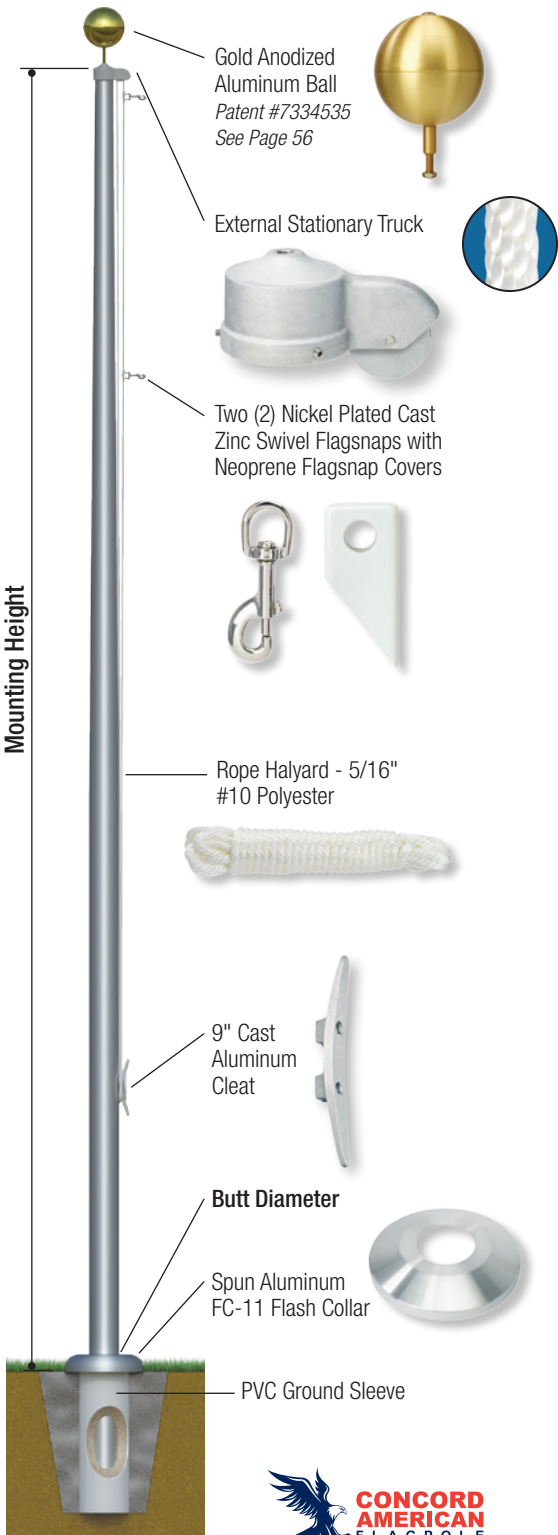

Estate Series - ESS

External Single Stationary - Rope Halyard

The **Estate Series** from Concord American Flagpole provides commercial grade flagpoles that are a perfect fit for budget minded projects. Manufactured to the same quality standards as our Continental Series, our Estate Series offers flagpoles with heights from **15' to 35'** which are ideal for residential homes, small businesses and commercial complexes.

STANDARD FLAGPOLE ACCESSORIES - 3" TO 5" BUTT DIAMETERS

Standard Specifications

- Patented, Heavy-Duty Gold Anodized Aluminum Ball
- Cast Aluminum Single Stationary Truck Assembly with Aluminum Pulley
- Complete External Halyard Assembly
 - Rope Halyard - 5/16" #10 Polyester
 - Two (2) Nickel Plated Cast Zinc Swivel Flagsnaps
 - Two (2) Neoprene Flagsnap Covers
- 9" Cast Aluminum Cleat
- Spun Aluminum FC-11 Flash Collar
- PVC Ground Sleeve